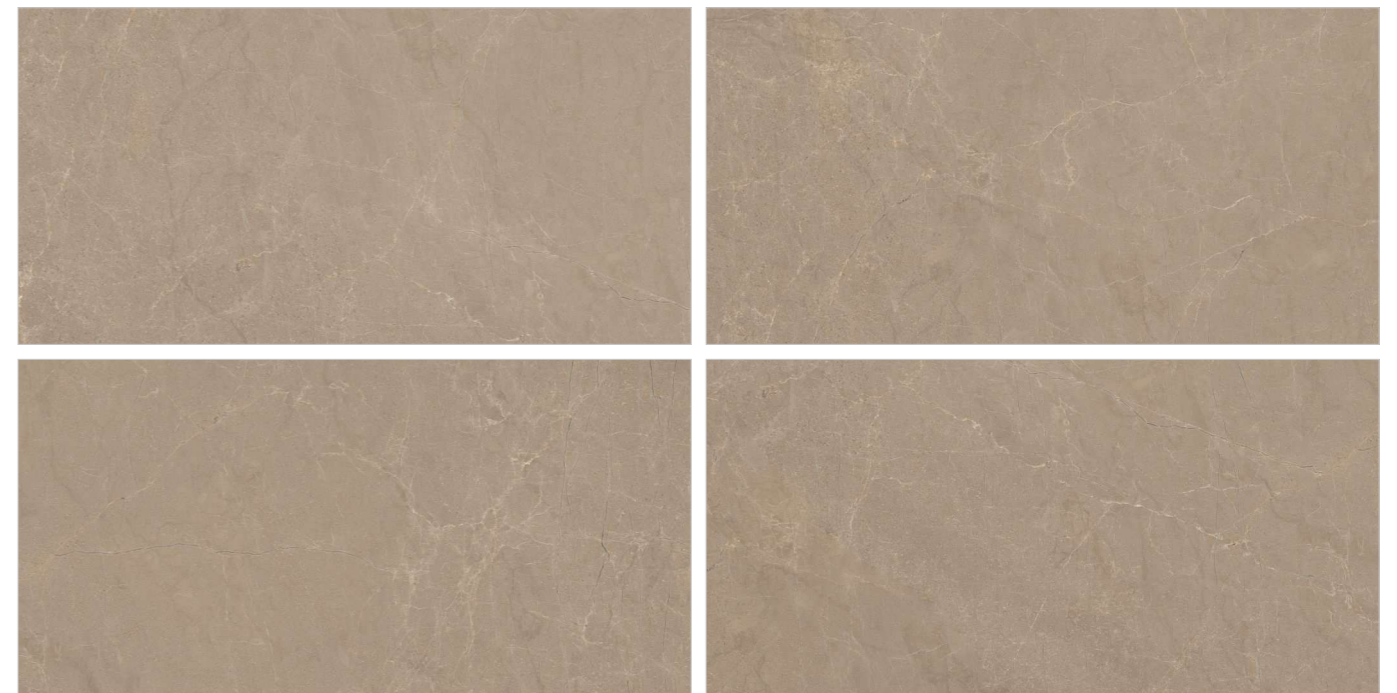

PACIFIC CHIARO WAVE

DESIGN INFORMATION

600x1200MM
2'x4' | 24"x48"

MATT
SURFACE

9MM
THICKNESS

O4
RANDOMS

PACIFIC GREY DECORA

PACIFIC GREY WAVE