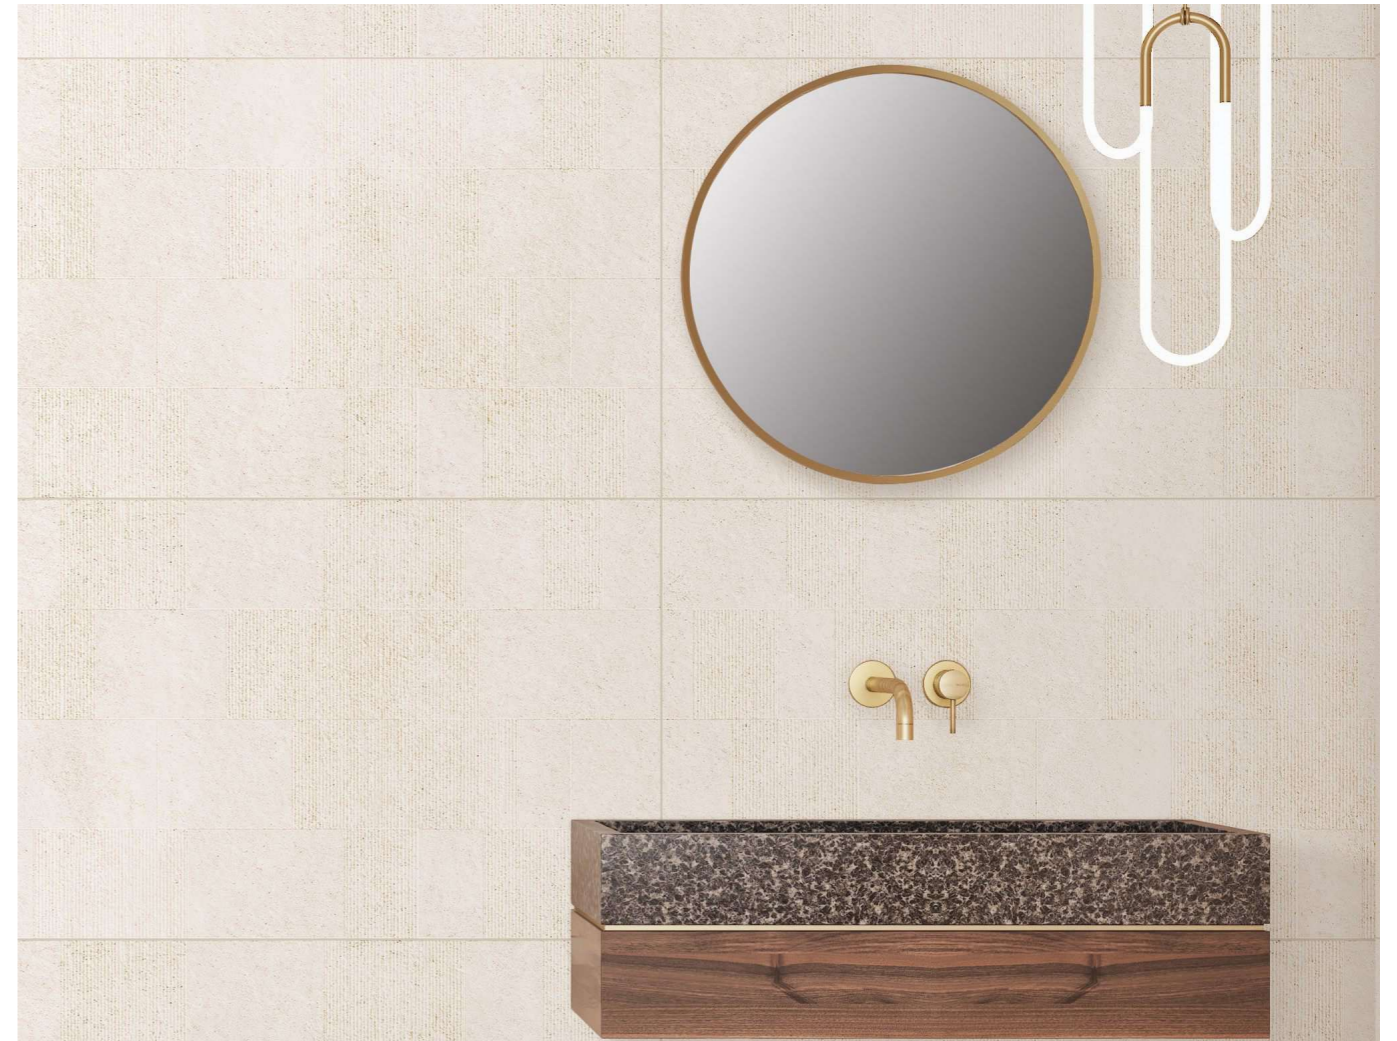

DESIGN INFORMATION

600x1200MM | MATT SURFACE | 9MM THICKNESS | O3 RANDOMS
2'x4' | 24"x48"