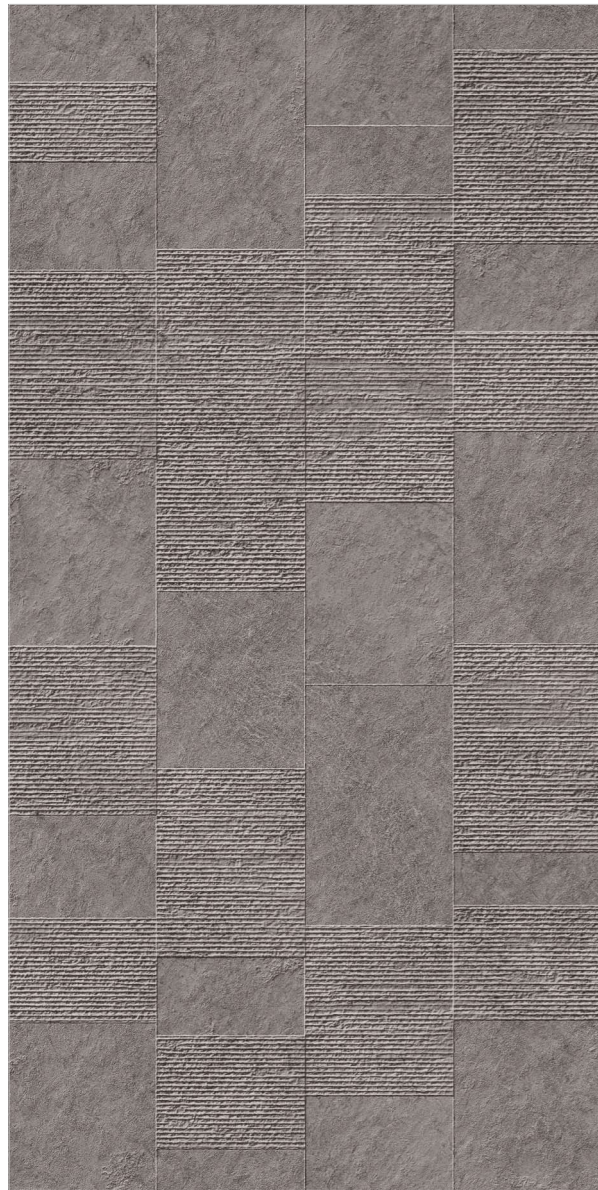

VIOLA EARTH DECORA

VIOLA EARTH WAVE

DESIGN INFORMATION

600x1200MM
2'x4' | 24"x48"

MATT
SURFACE

9MM
THICKNESS

O4
RANDOMS

VIOLA GREY DECORA