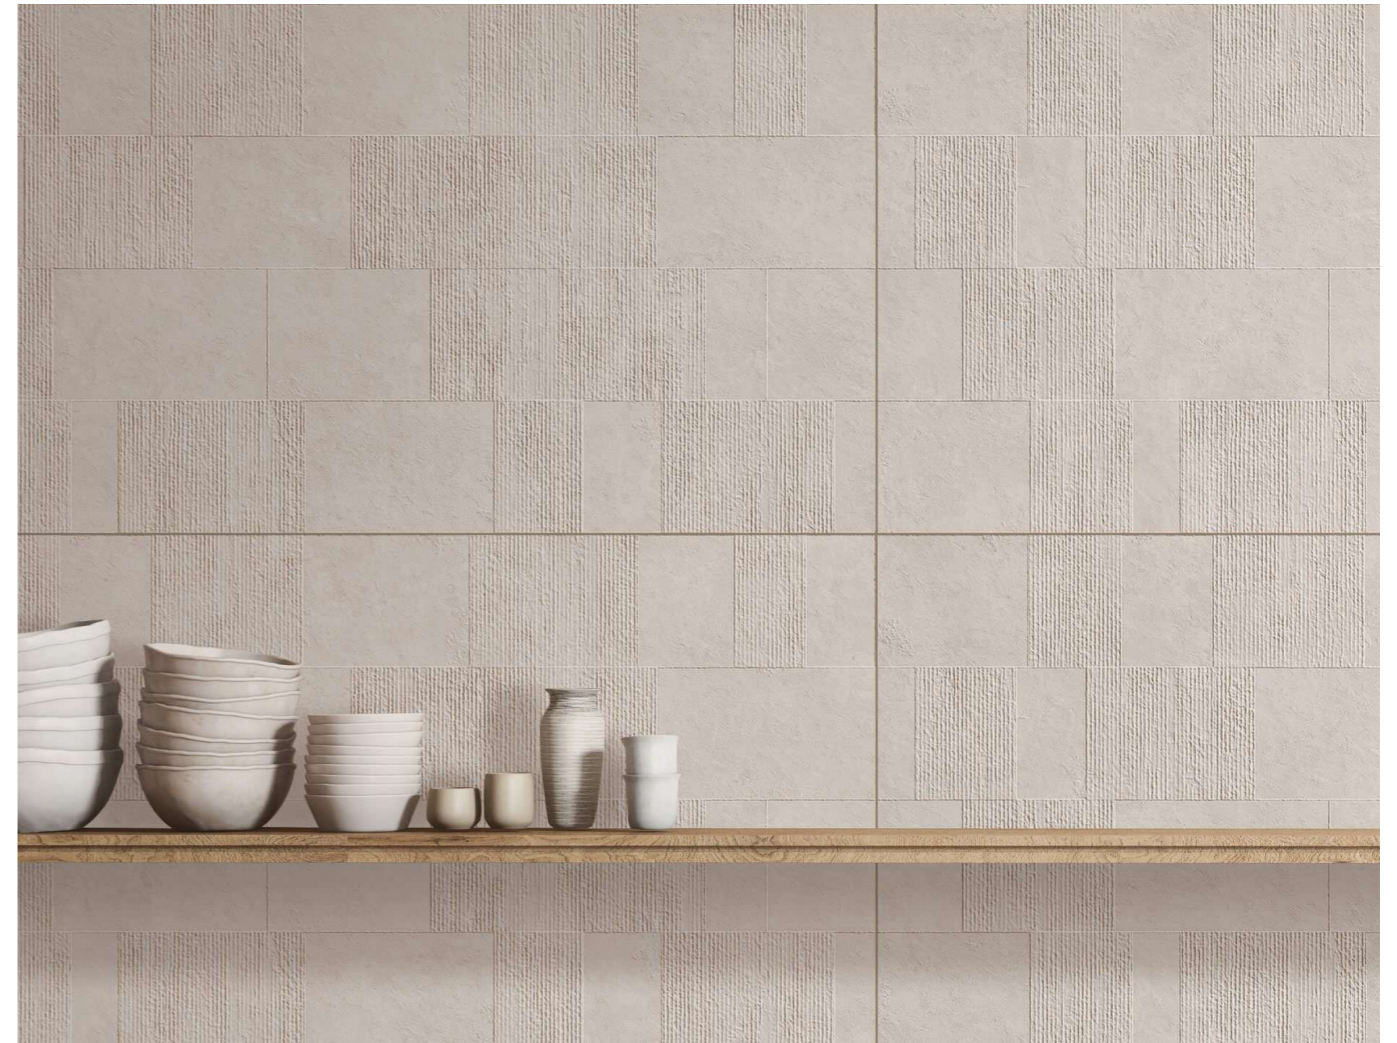

DESIGN INFORMATION

600x1200MM
2'x4' | 24"x48"

MATT
SURFACE

9MM
THICKNESS

O4
RANDOMS