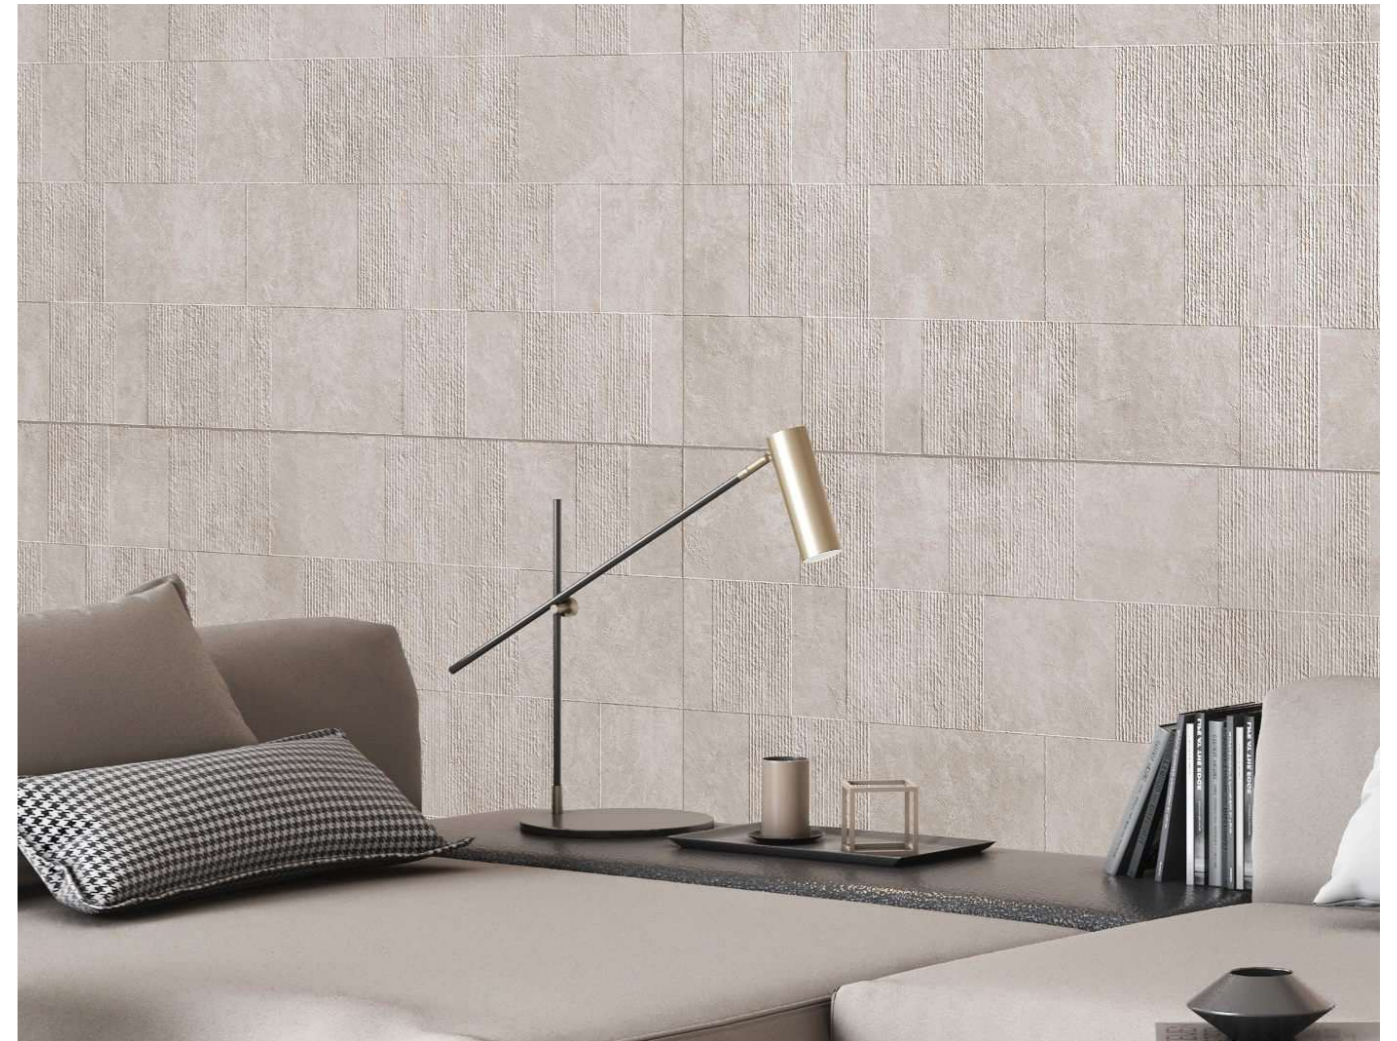

DESIGN INFORMATION

600x1200MM
2'x4' | 24"x48"

MATT
SURFACE

9MM
THICKNESS

O4
RANDOMS