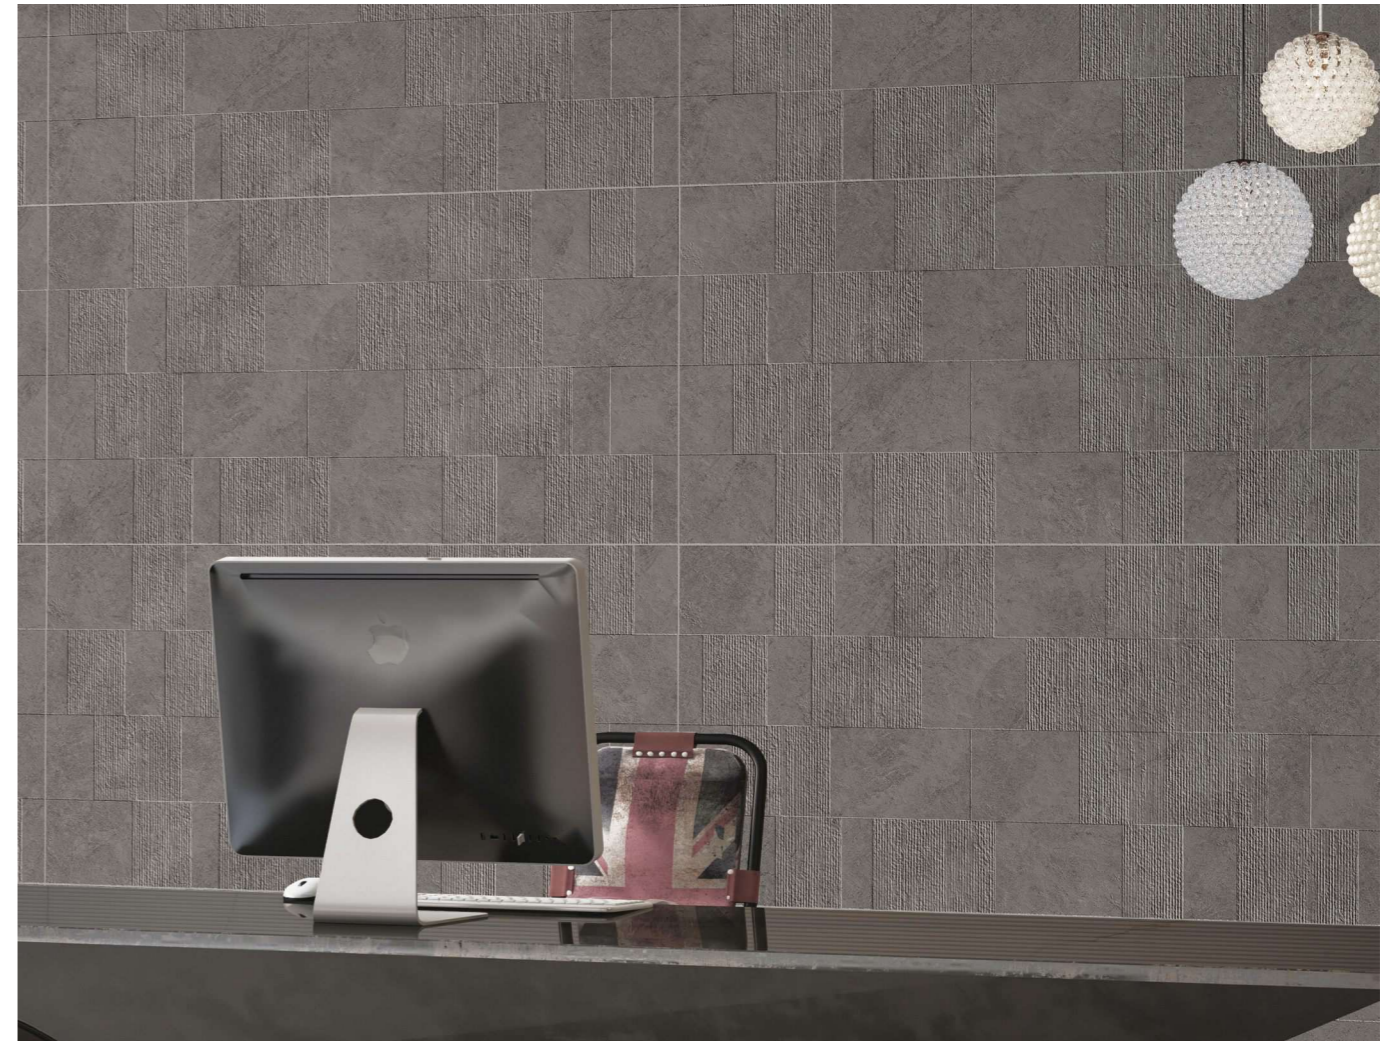

VIOLA GREY WAVE

DESIGN INFORMATION

600x1200MM
2'x4' | 24"x48"

MATT
SURFACE

9MM
THICKNESS

O4
RANDOMS

VIOLA NERO DECORA

VIOLA NERO WAVE