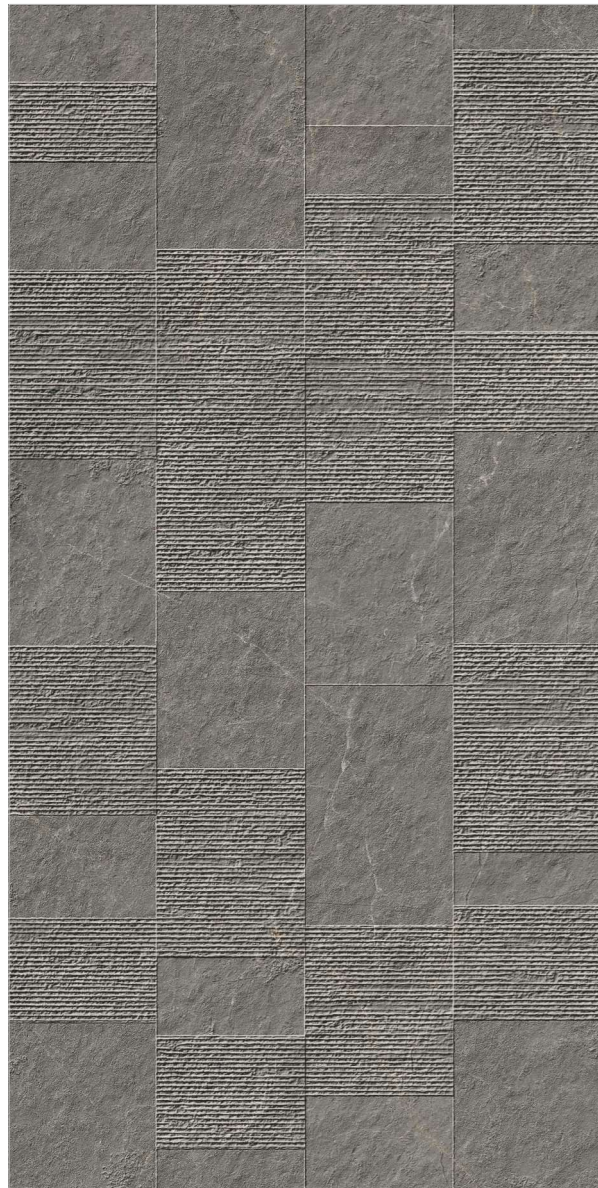

PACIFIC CHIARO WAVE

DESIGN INFORMATION

600x1200MM
2'x4' | 24"x48"

MATT
SURFACE

9MM
THICKNESS

O4
RANDOMS

PACIFIC GREY DECORA

PACIFIC GREY WAVE