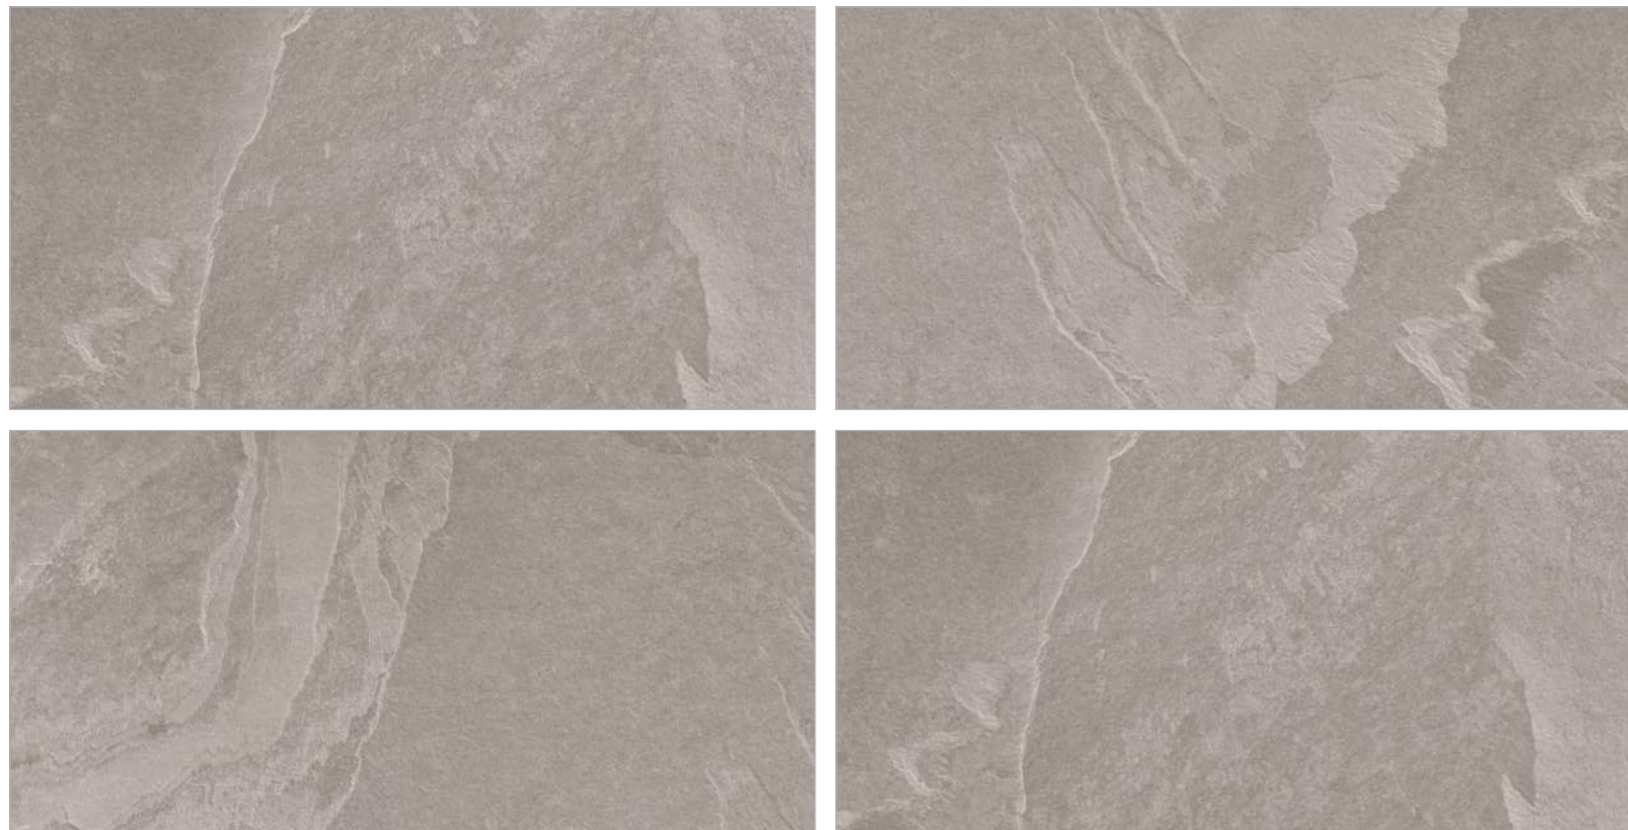

LAVA SAND

Random
03

Finish
MATT

Size
600X1200MM
60X120CM
2'X4'