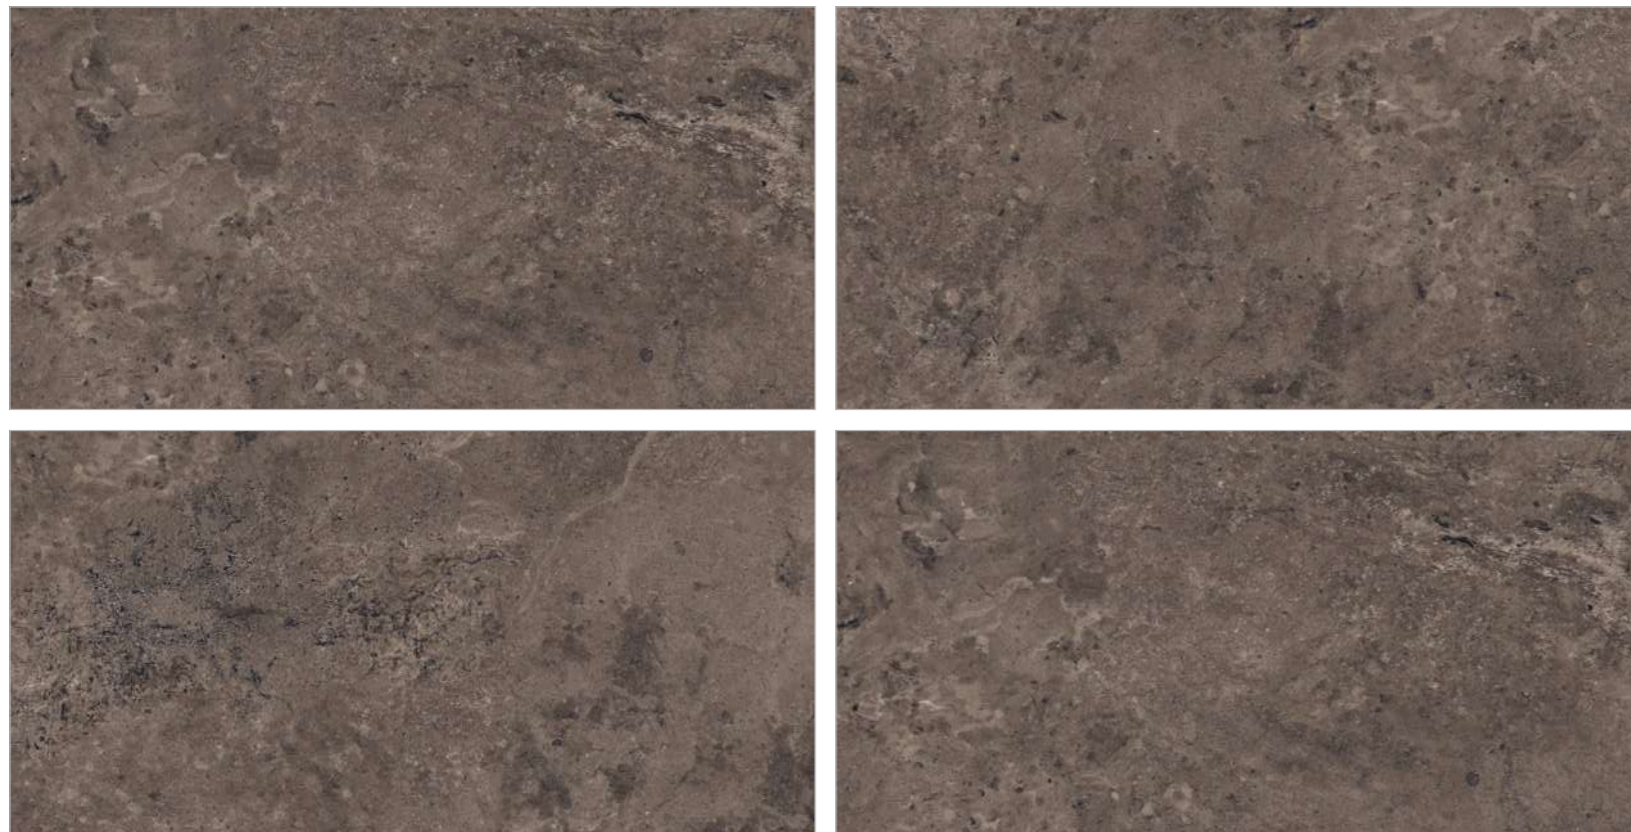

CALCE COFFEE

Random
03

Finish
MATT

Size
600X1200MM
60X120CM
2'X4'