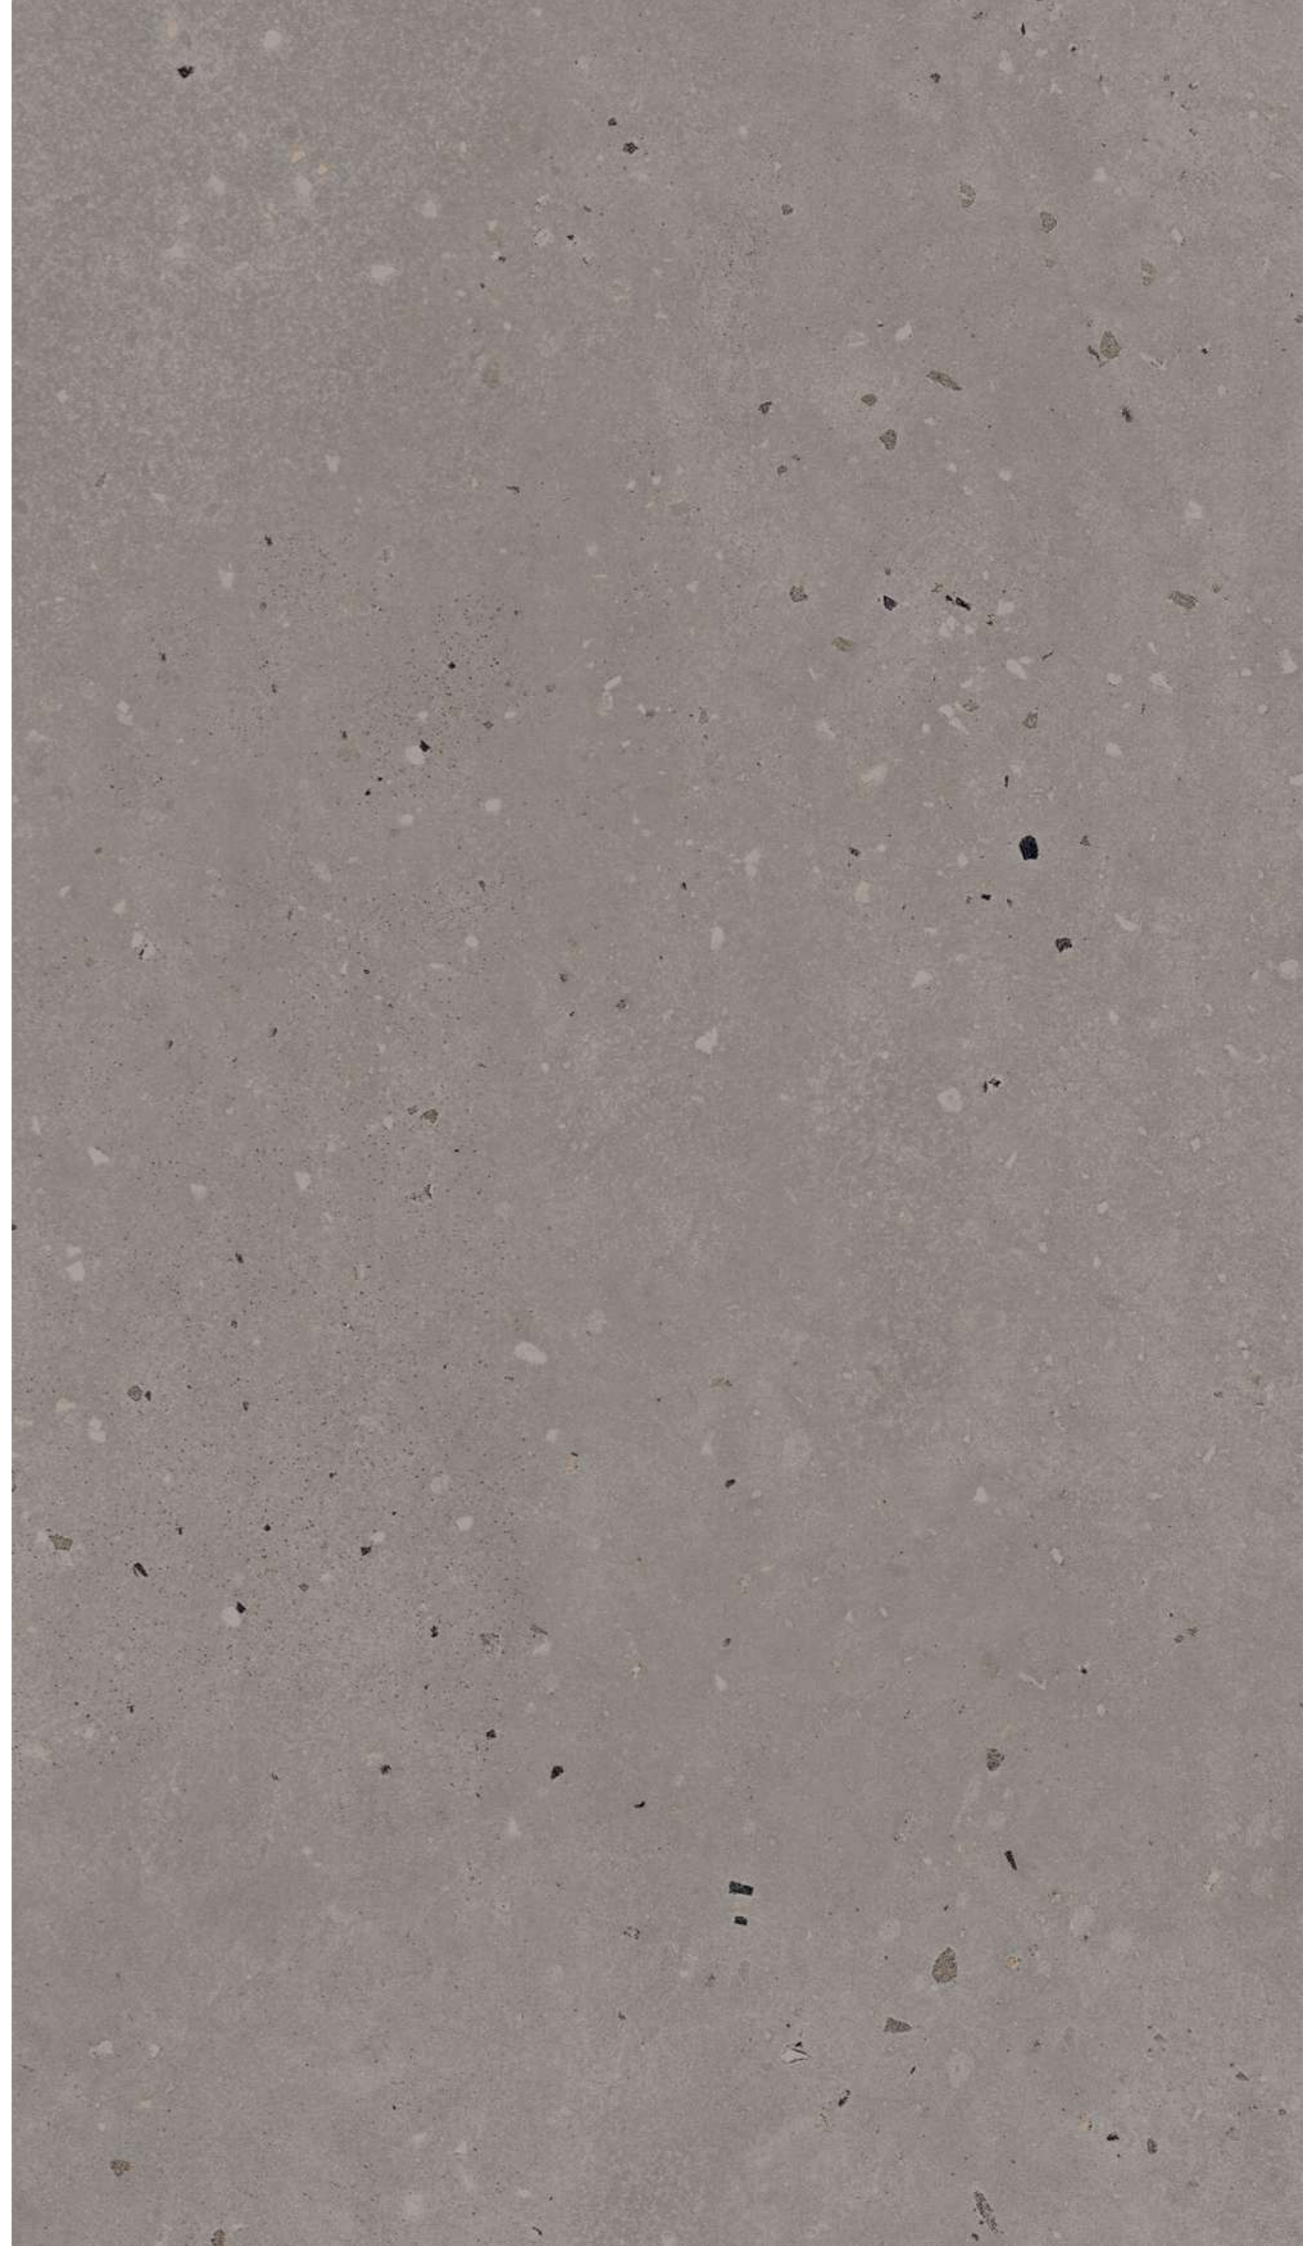

Size
600X1200MM
60X120CM
2'X4'

SeZ[®]

“INGENIOUS
BLEND OF
DURABILITY AND
STRENGTH

Their diverse range of colors and sizes caters to every design vision, whether aiming for understated chic or striking contrast. Built to withstand the rigors of daily use, they are perfect for both residential