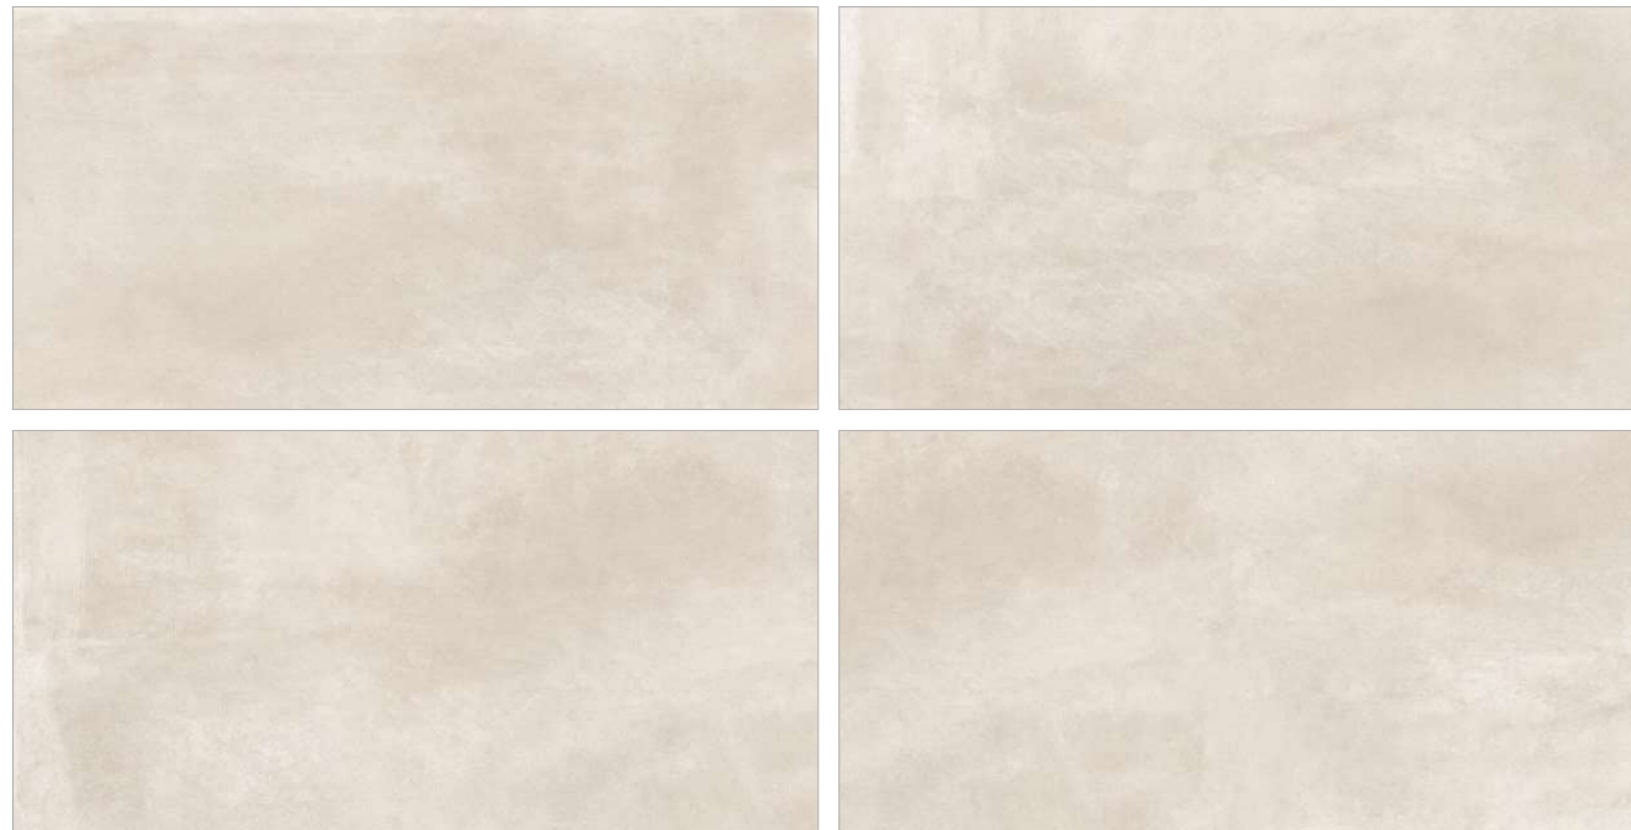

SURFACE SAND

Random
07

Finish
MATT

Size
600X1200MM
60X120CM
2'X4'