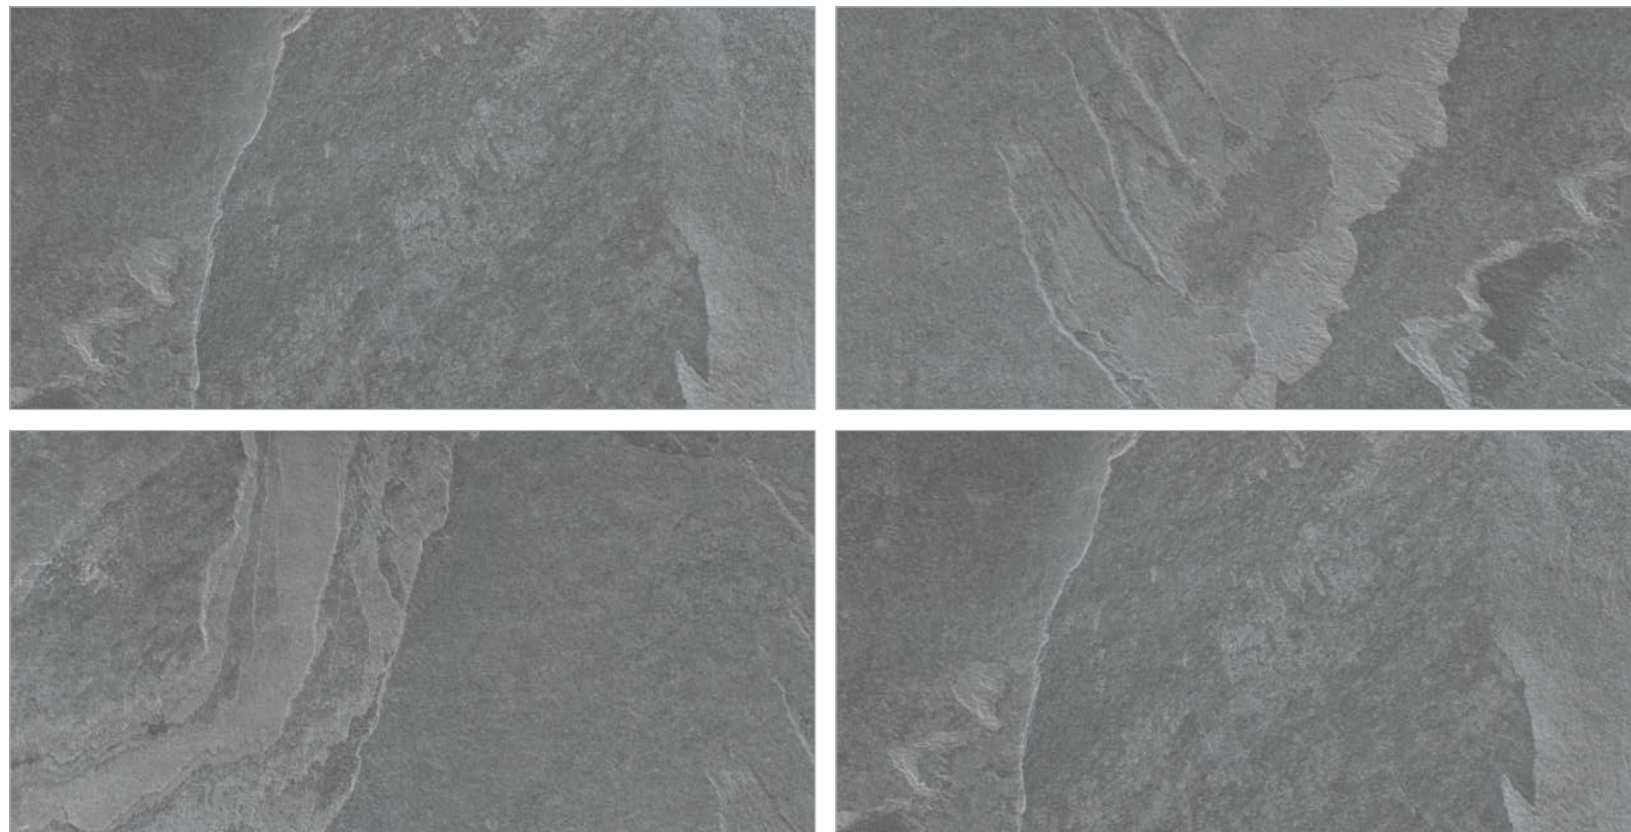

LAVA GREY

Random
03

Finish
MATT

Size
600X1200MM
60X120CM
2'X4'