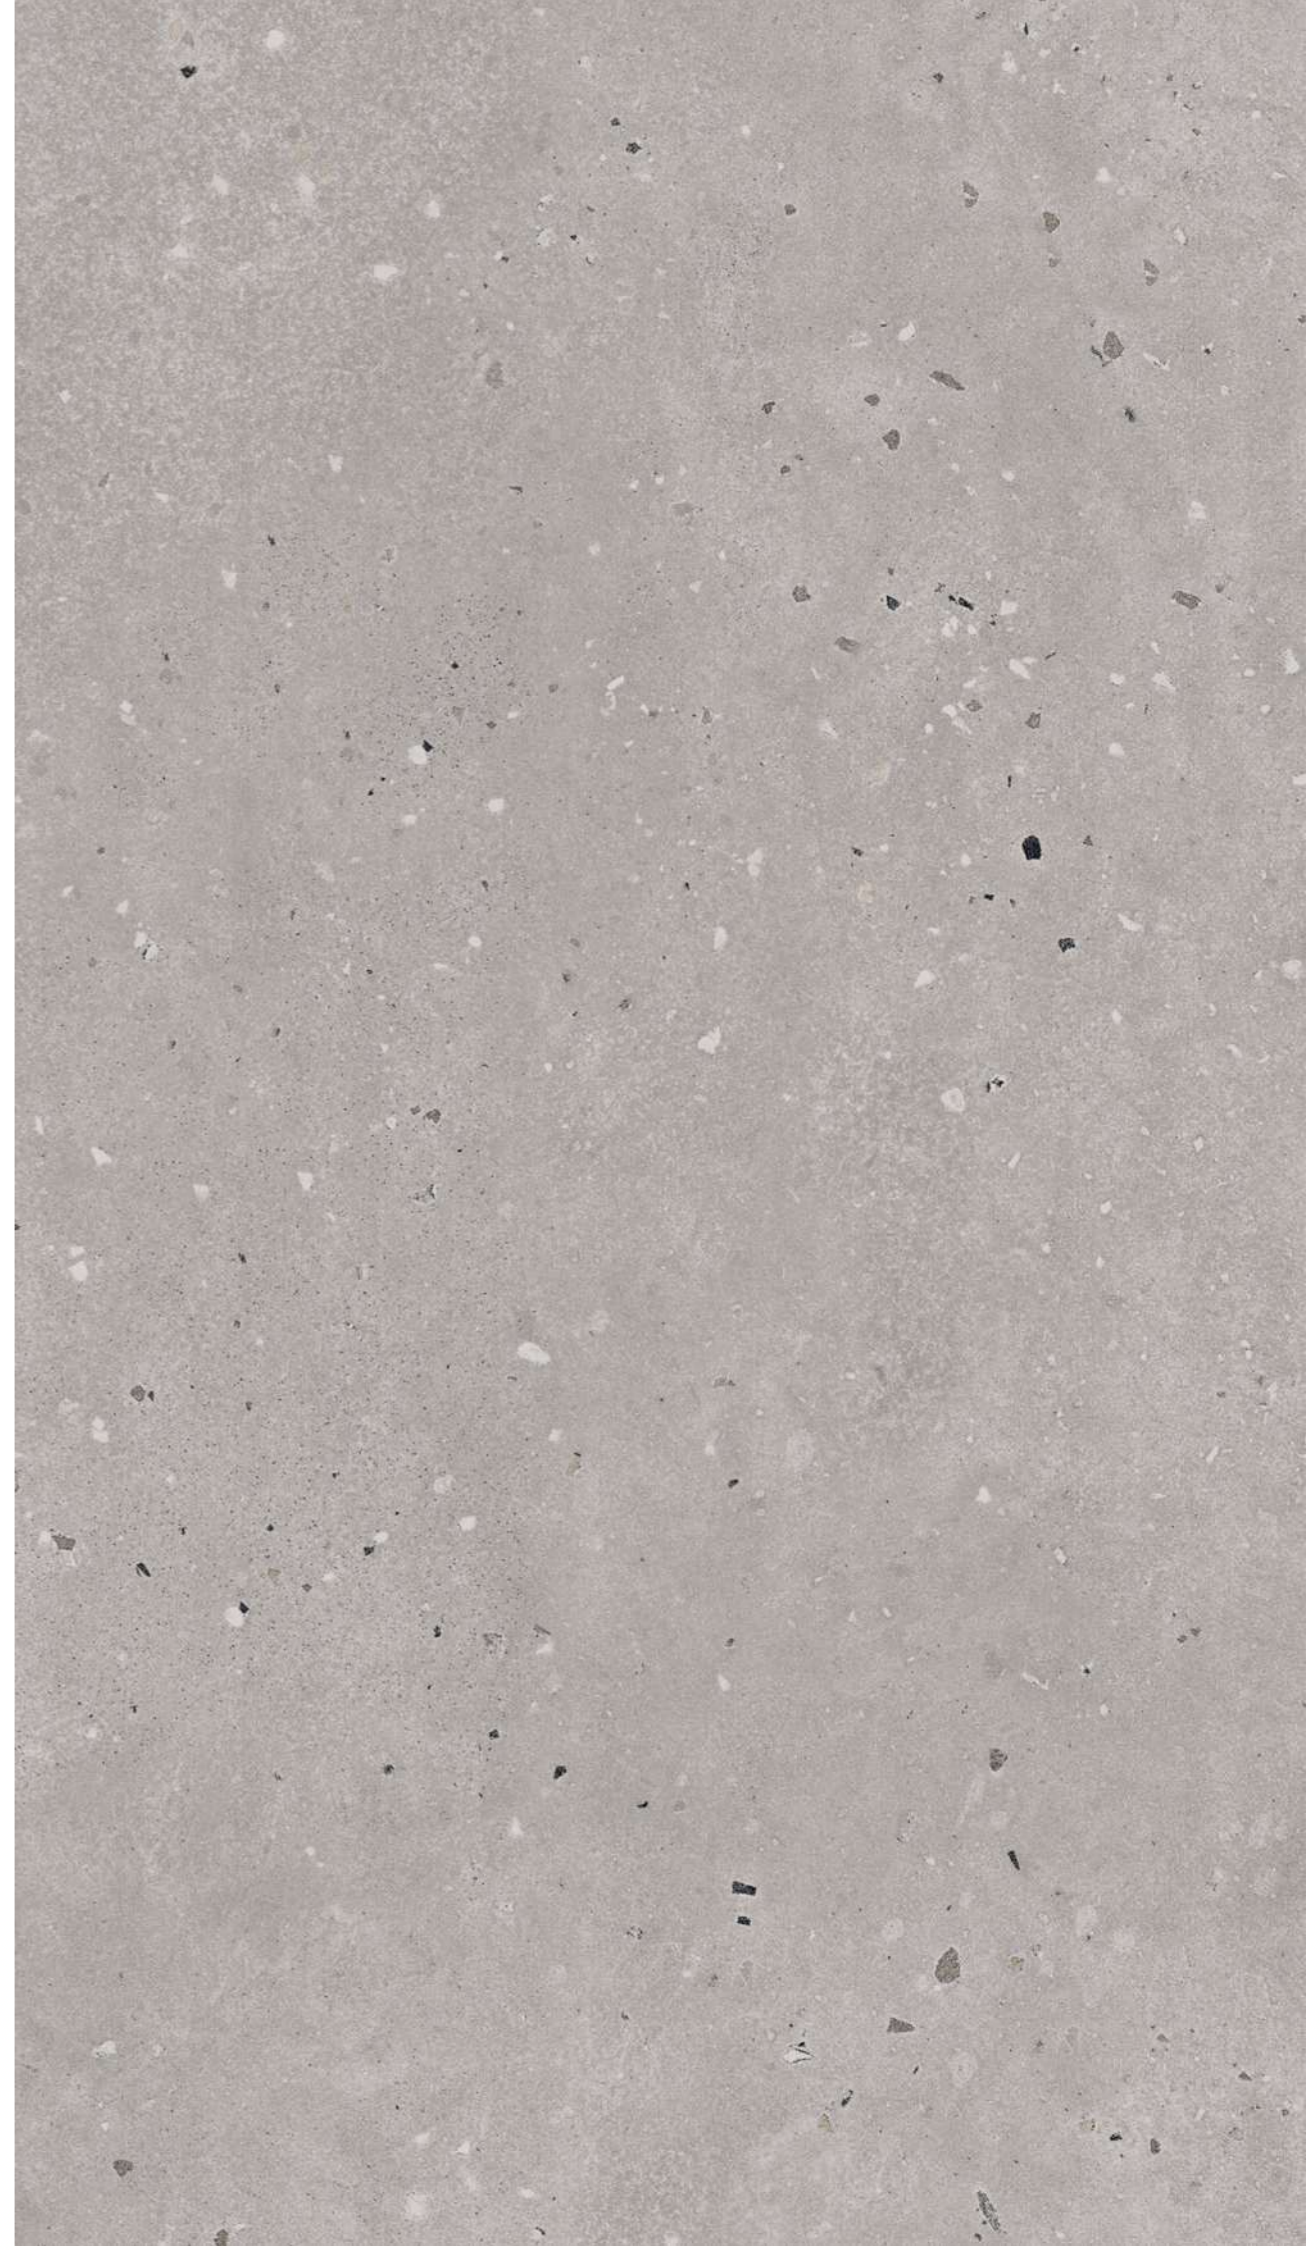

DOLCE SILVER

Random
04

Finish
MATT

Size
600X1200MM
60X120CM
2'X4'