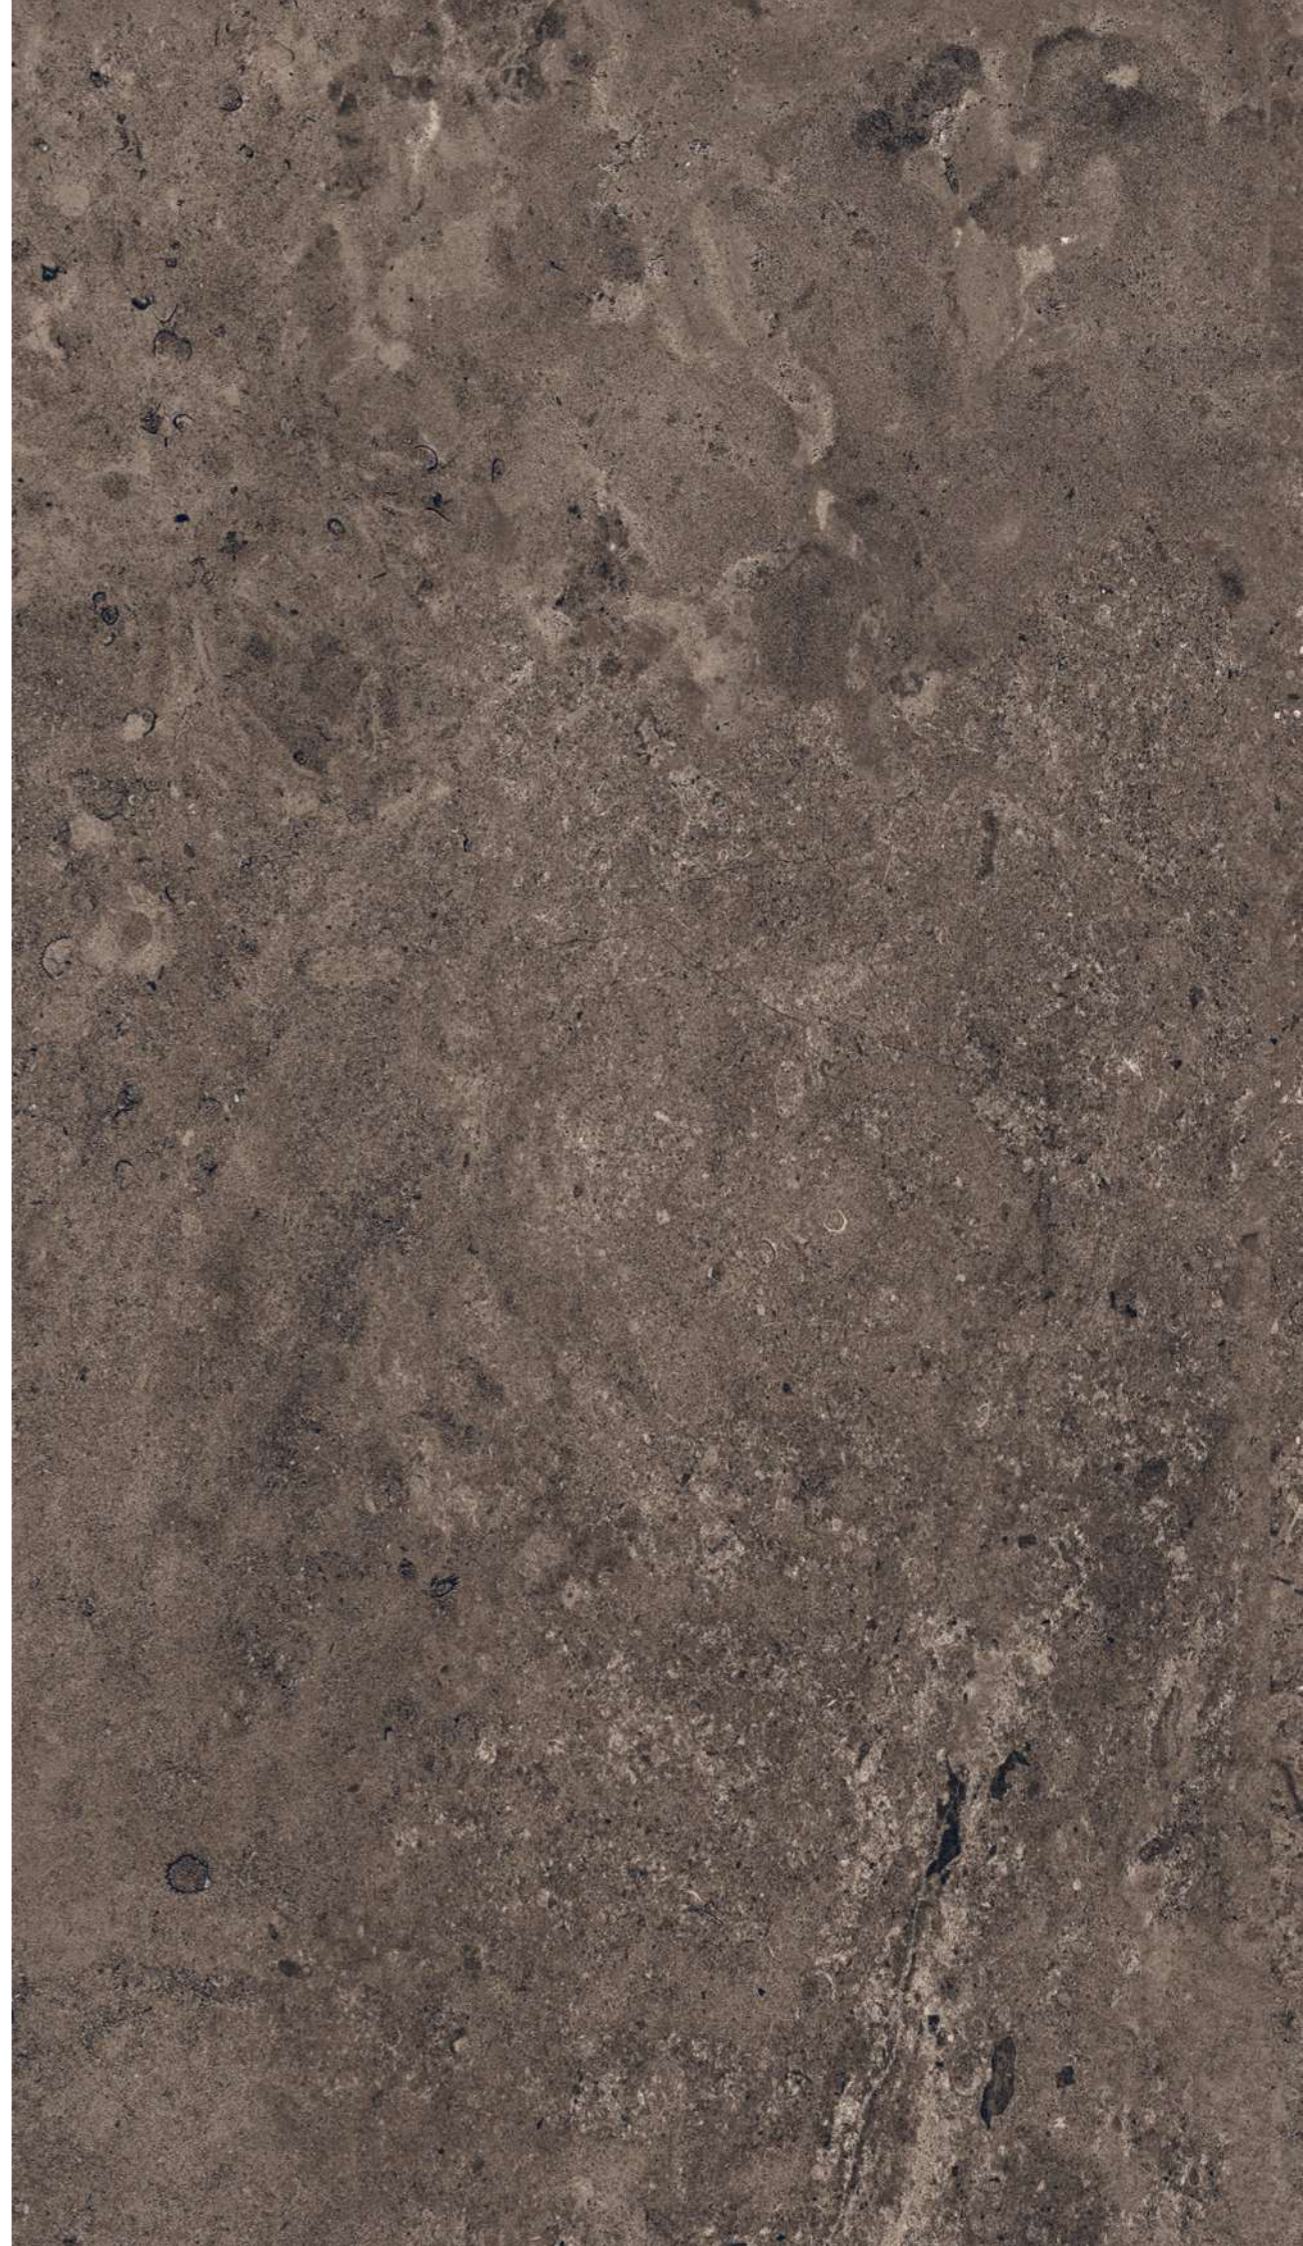

CALCE COFFEE

Random
03

Finish
MATT

Size
600X1200MM
60X120CM
2'X4'