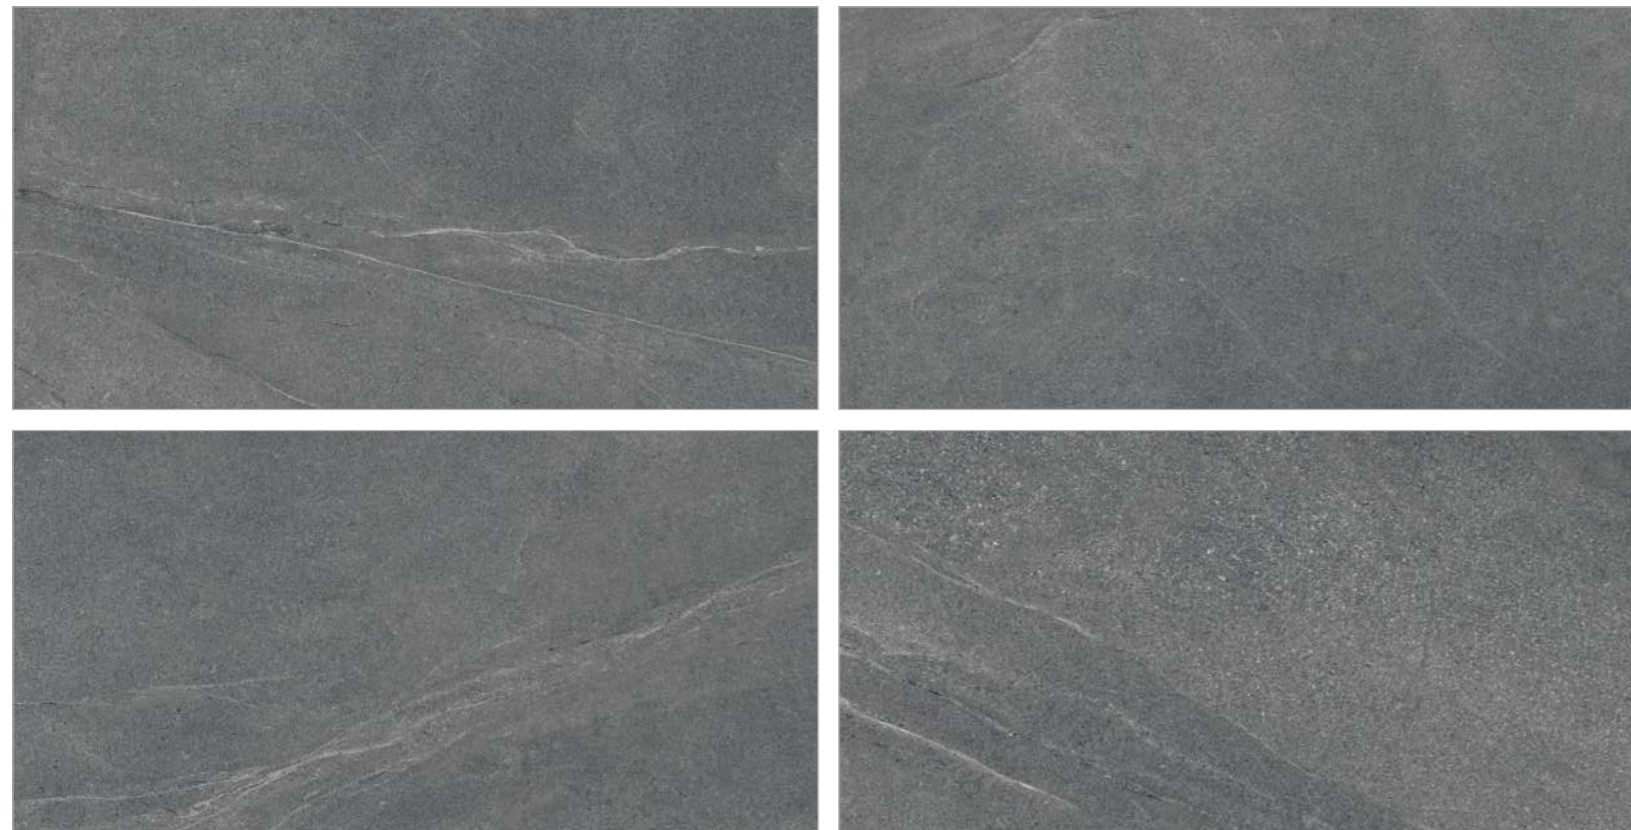

ARLES GREY

Random
07

Finish
MATT

Size
600X1200MM
60X120CM
2'X4'