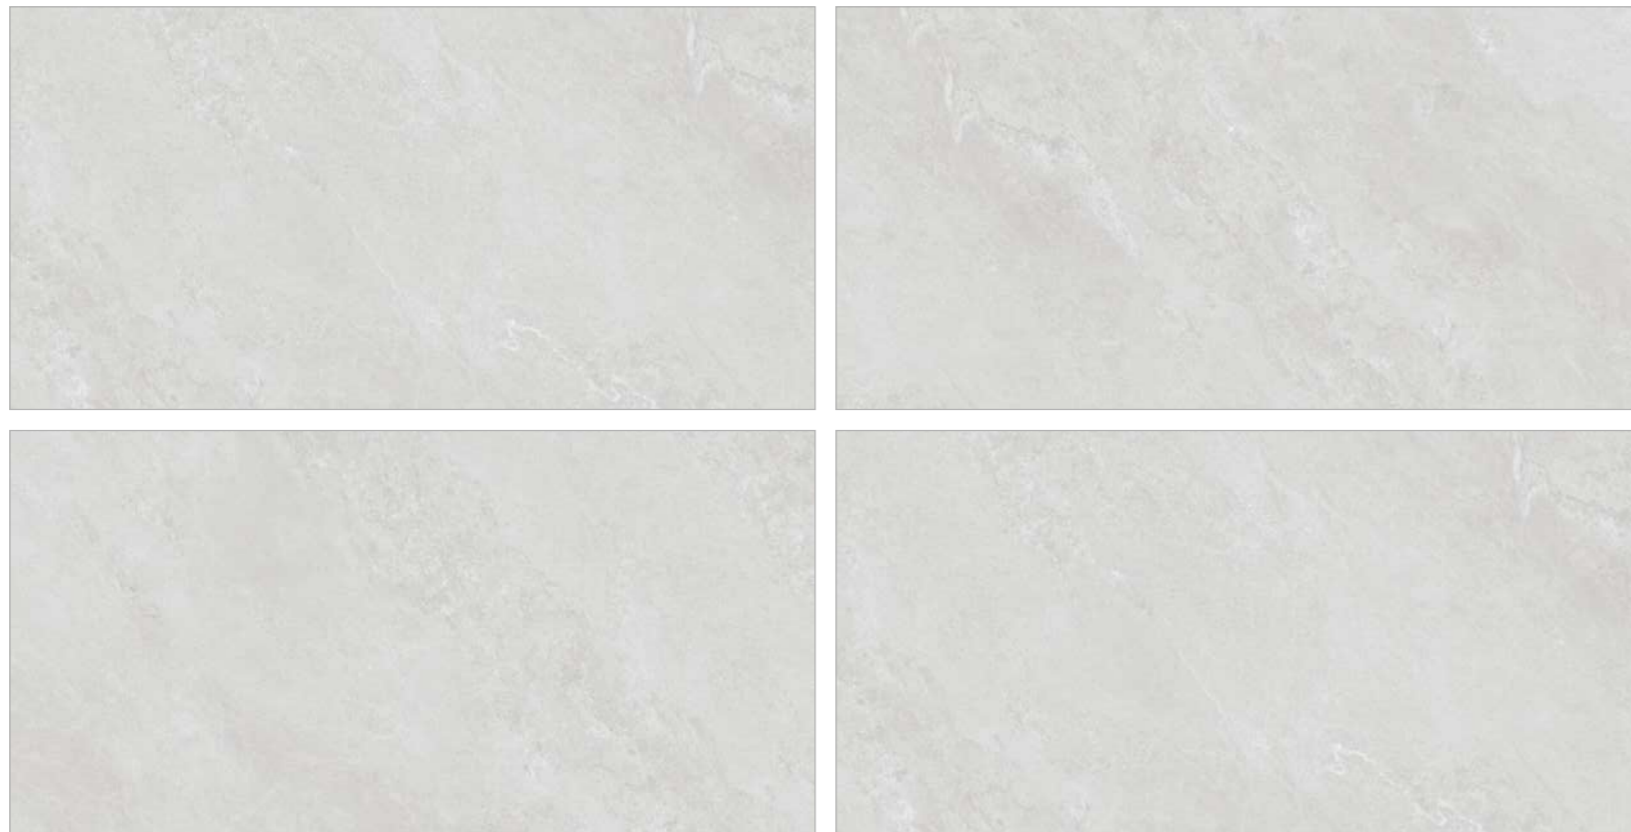

CRESTA SILVER

Random
03

Finish
MATT

Size
600X1200MM
60X120CM
2'X4'