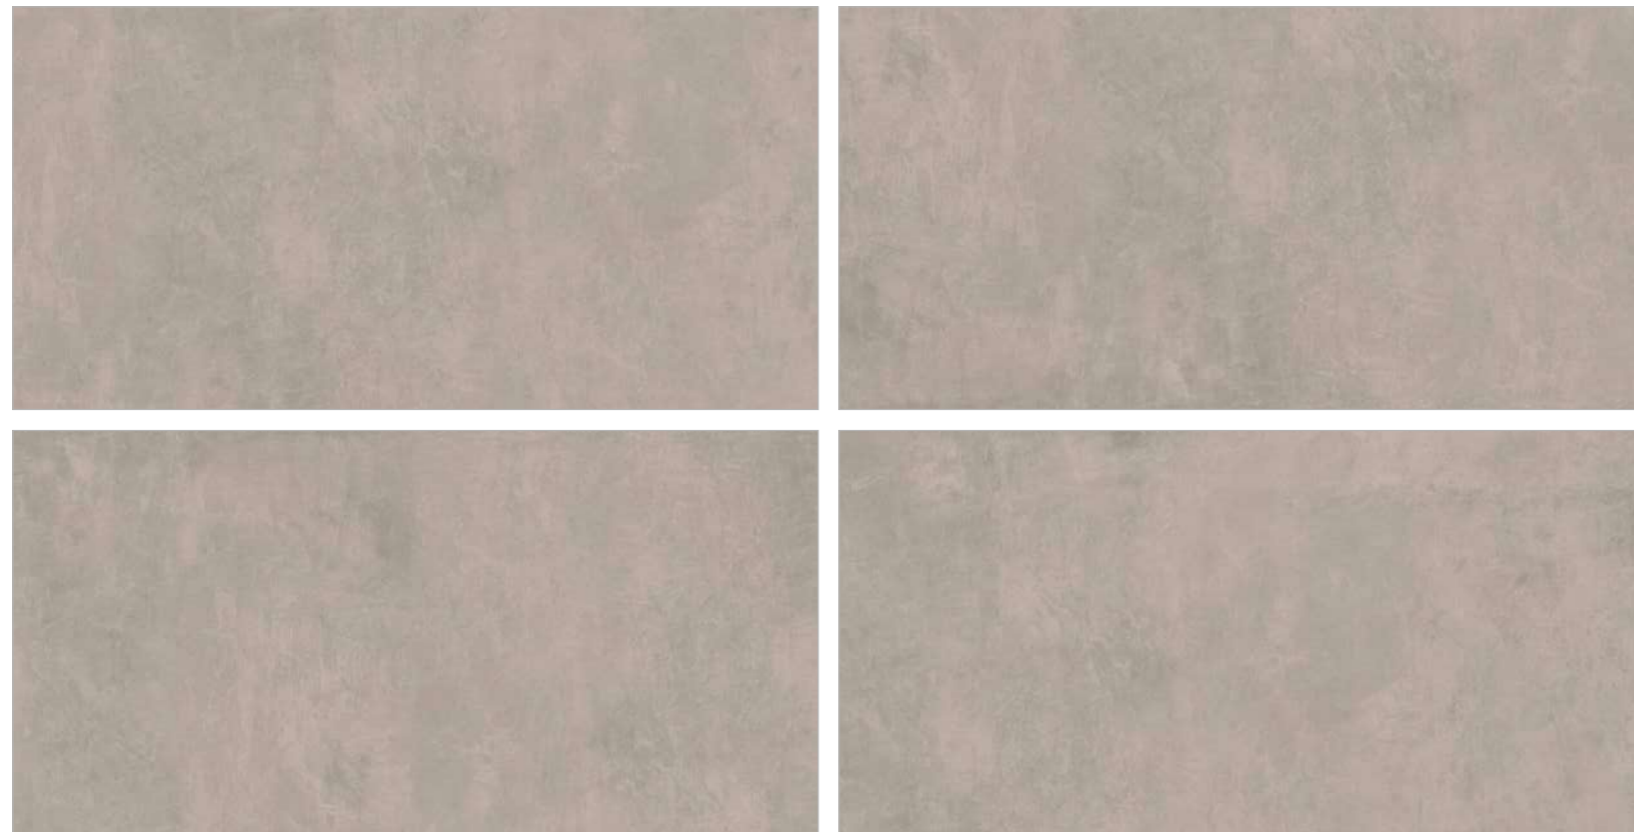

PORTLAND SAND

Random
05

Finish
MATT

Size
600X1200MM
60X120CM
2'X4'