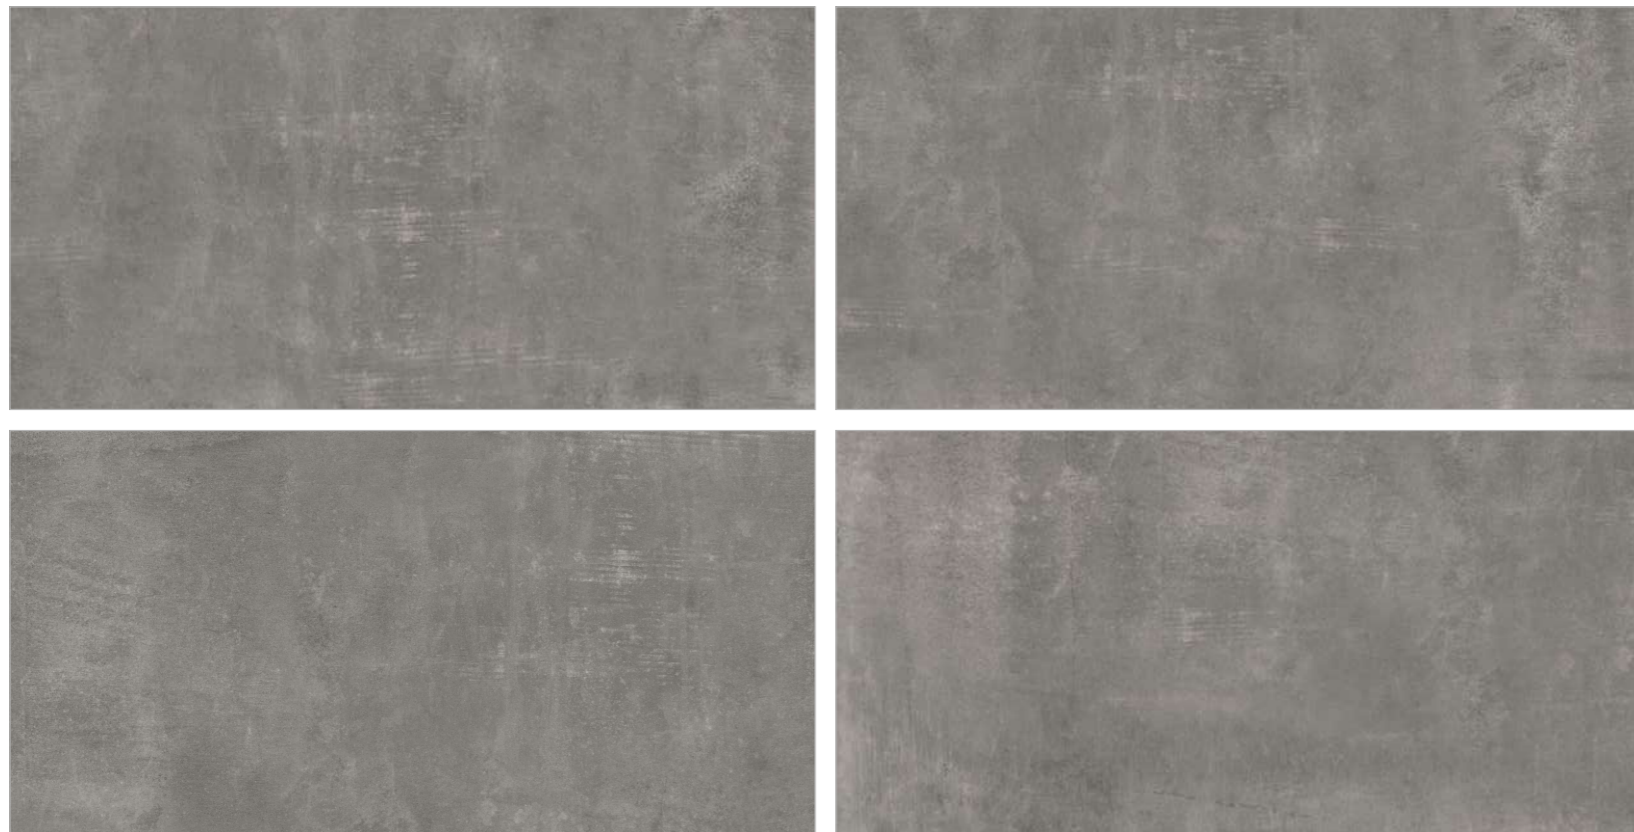

URBAN BIANCO

Random
05

Finish
MATT

Size
600X1200MM
60X120CM
2'X4'

URBAN GREY

Random
05

Finish
MATT

Size
600X1200MM
60X120CM
2'X4'