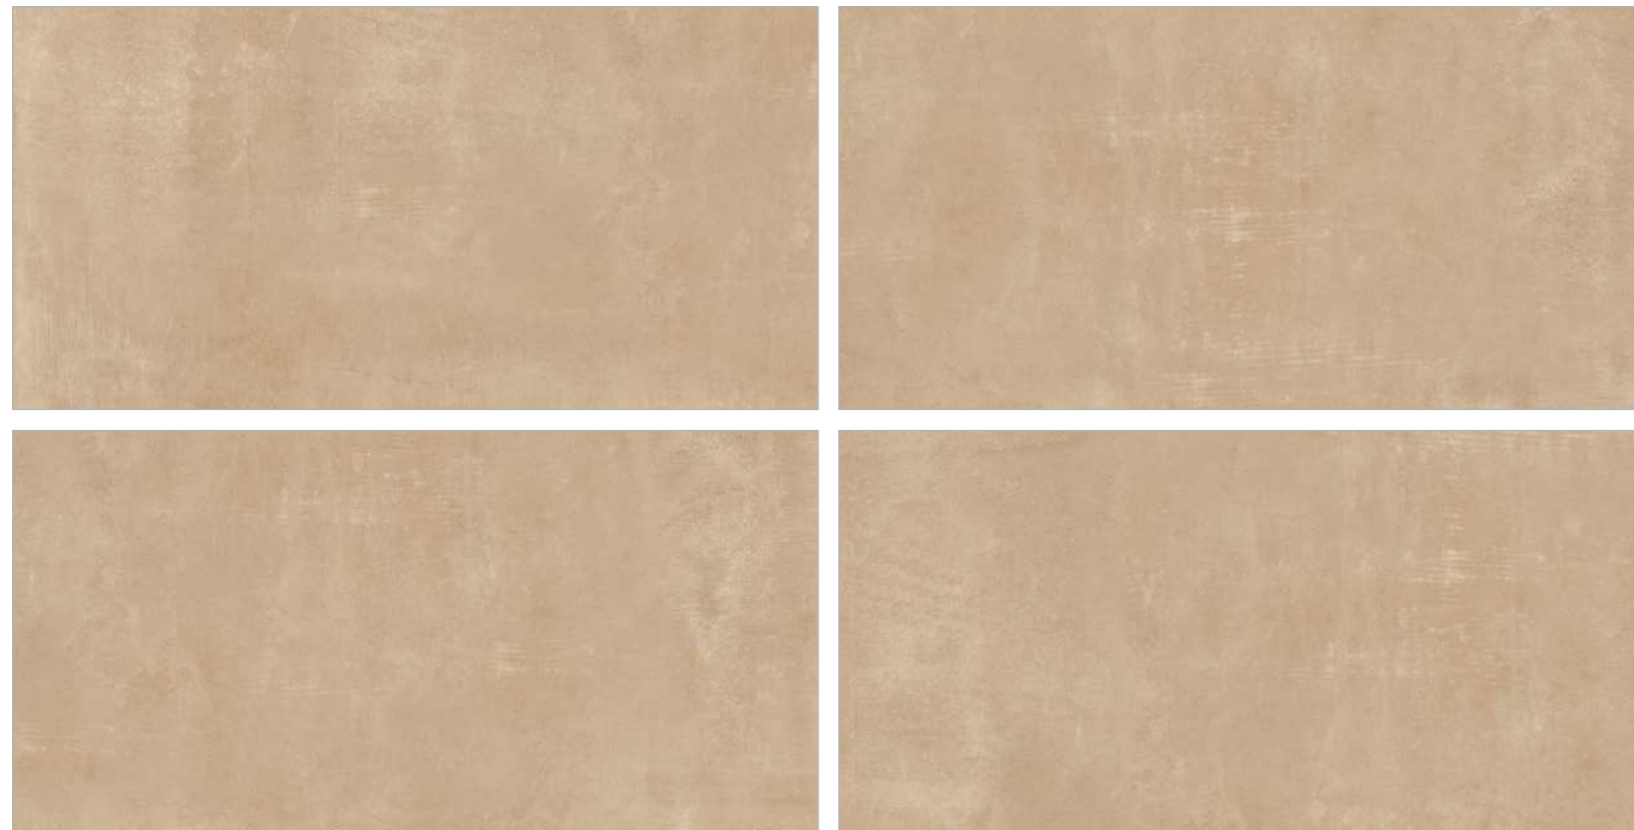

Finish
MATT

Size
600X1200MM
60X120CM
2'X4'

URBAN BROWN

Random
05

Finish
MATT

Size
600X1200MM
60X120CM
2'X4'

SeZ[®]

SEZ VITRIFIED PVT. LTD