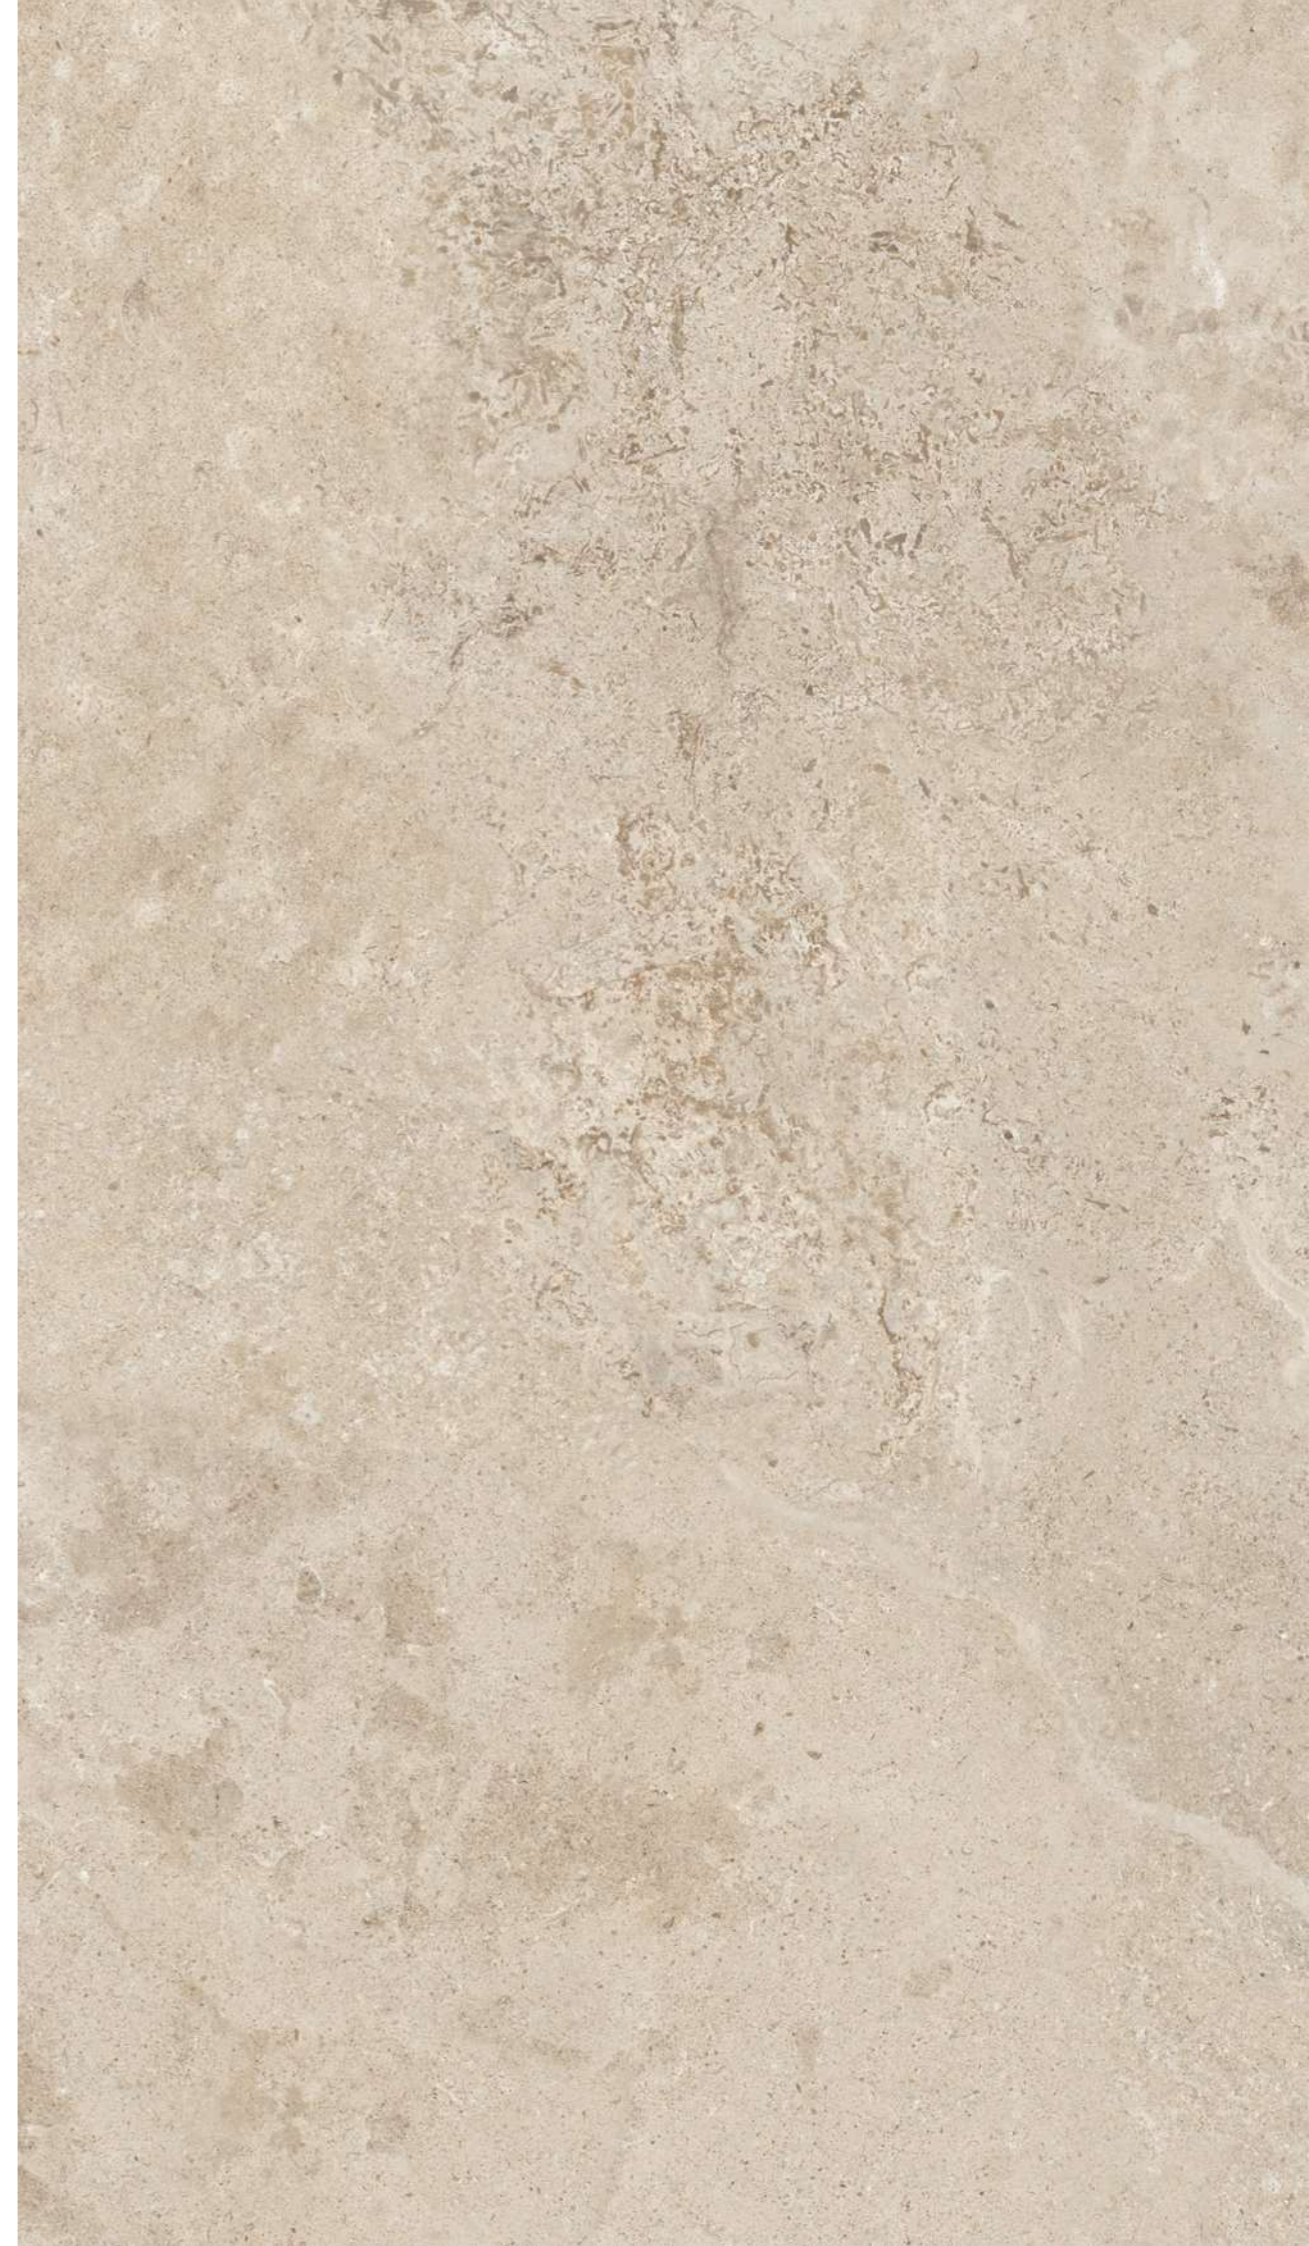

CALCE BEIGE

Random
03

Finish
MATT

Size
600X1200MM
60X120CM
2'X4'