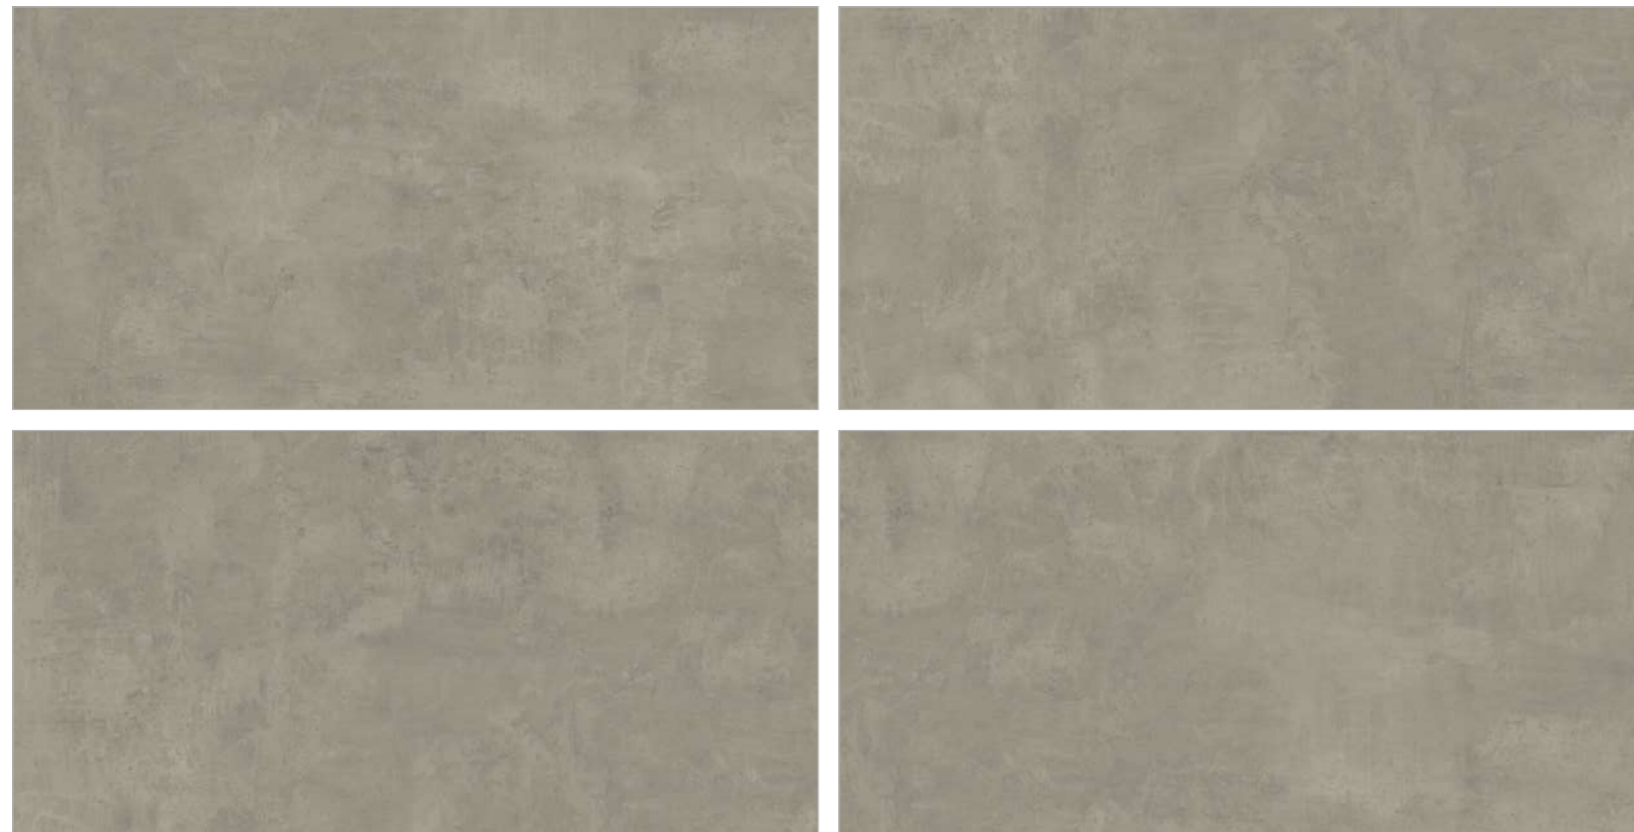

EVEN GREY

Random
04

Finish
MATT

Size
600X1200MM
60X120CM
2'X4'